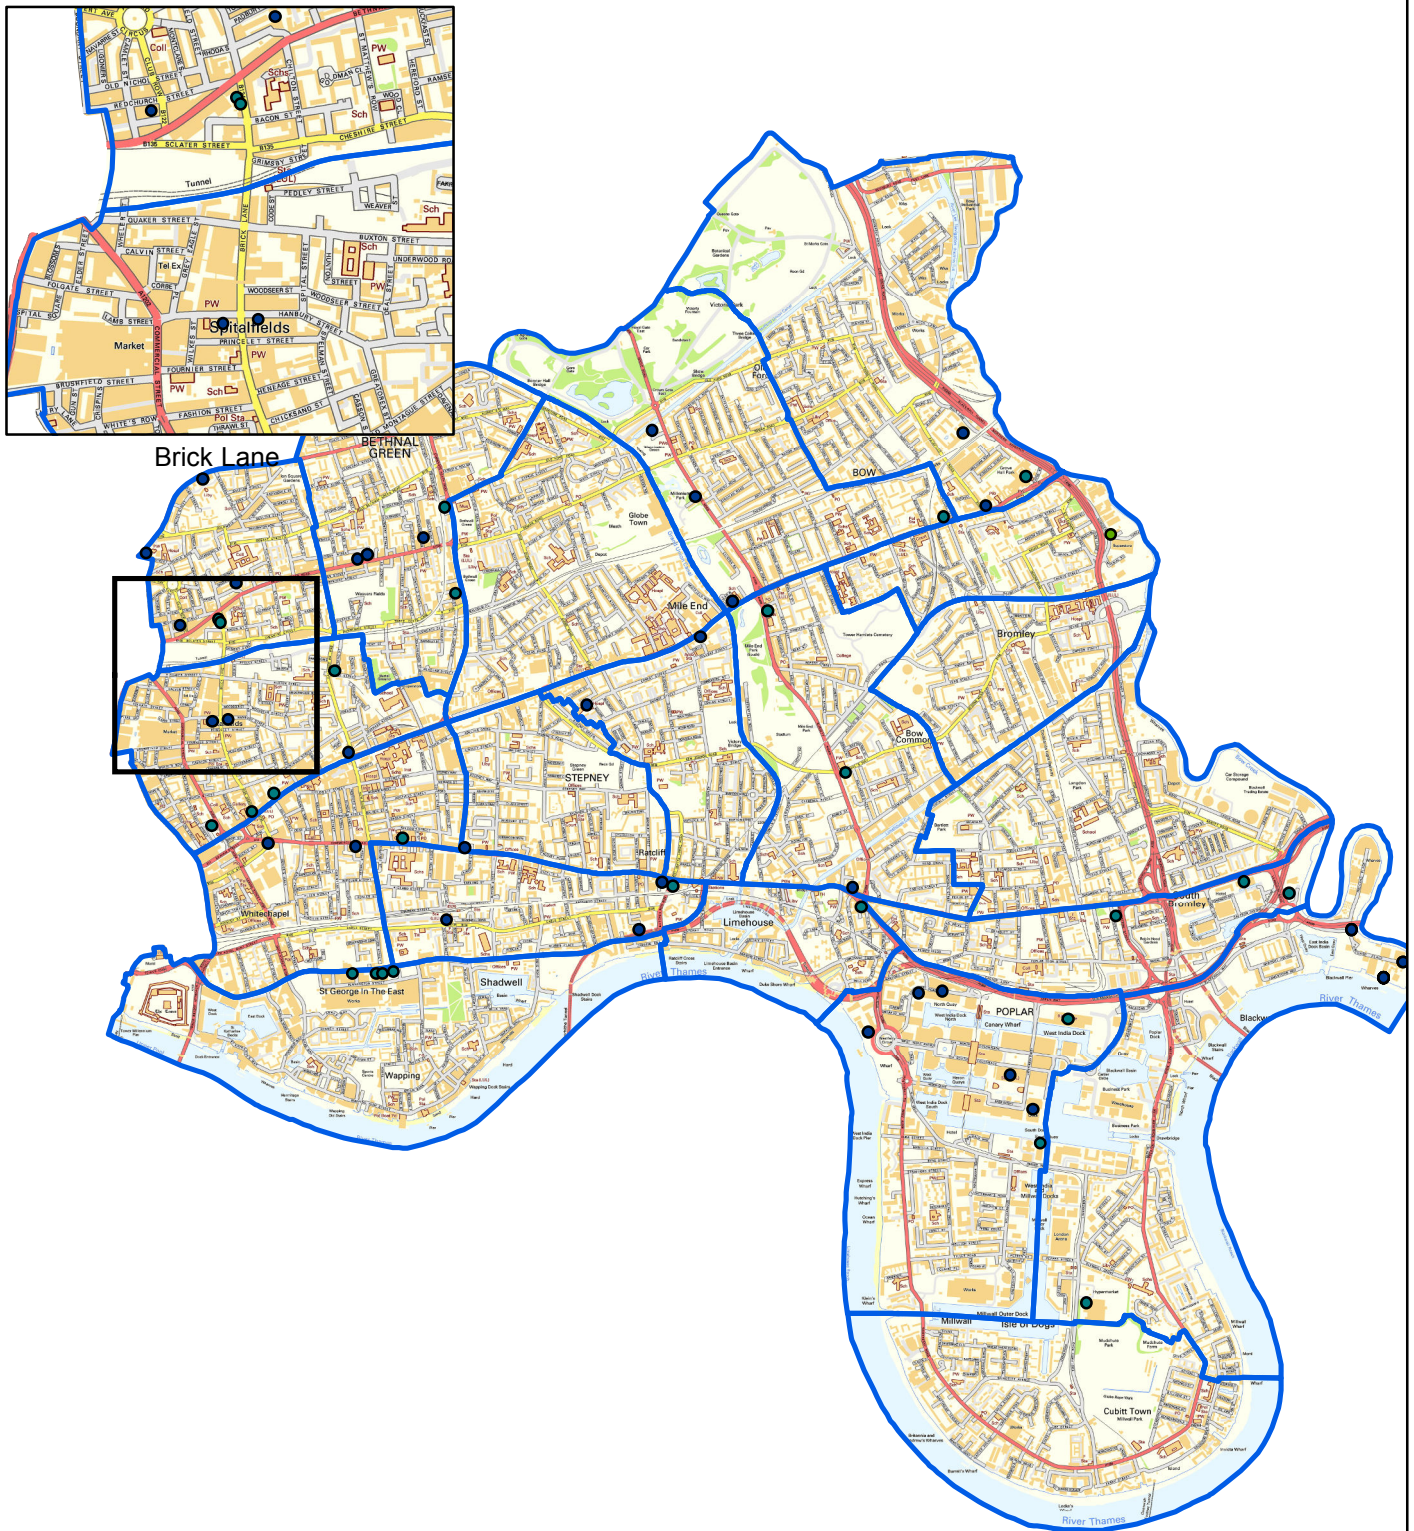

## Sep 14 to Aug 15 ASB/crime hotspot map for licensed premises between 4am and 5am

### Premises Opening Hours

- Open 24hrs
- Closing 4am-5am
- Closing 5am-6am

Between September 2014 and August 2015 there has been 45 incidents reported to the Council or Police relating to a licensed premises between the hours of 4am to 5am . Due to an insufficient number of incidents it is not appropriate to produce a hotspot map.